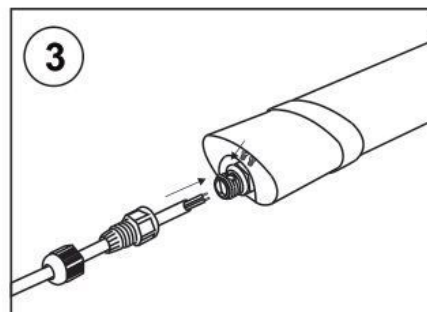

AC 180-265V

max.1000W