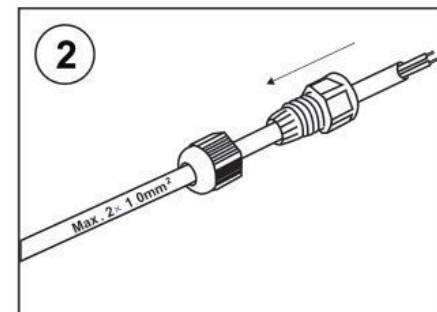

AC 180-265V

max.1000W