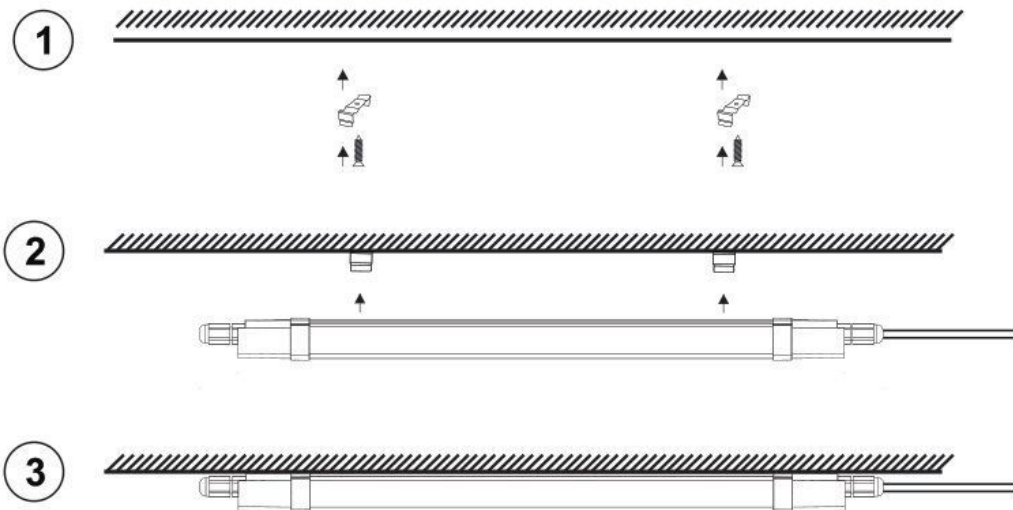

AC 180-265V

max.1000W