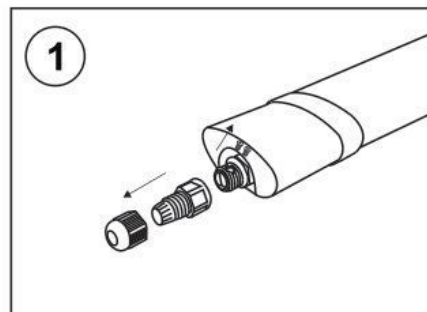

AC 180-265V

max.1000W